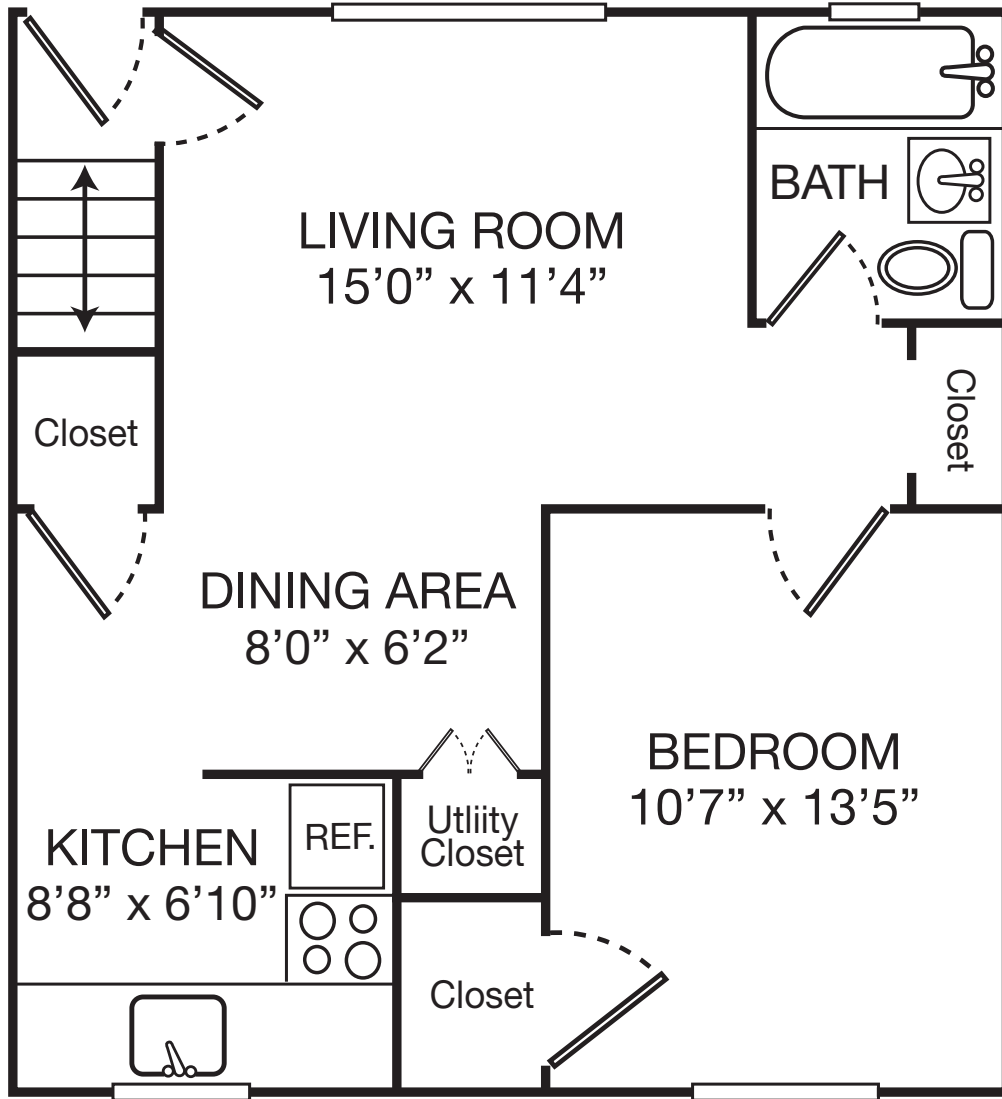

# Alpine Court

401 East Atlantic Ave, Stratford, NJ

**One Bedroom**

Floor plan shows the typical layout of this properties apartments. Floor Plans can vary per apartment offered.

**CJ LOMBARDO COMPANY**

RentThisApartment.com  
335 Main Street, Hackensack, NJ  
(201)488-5085