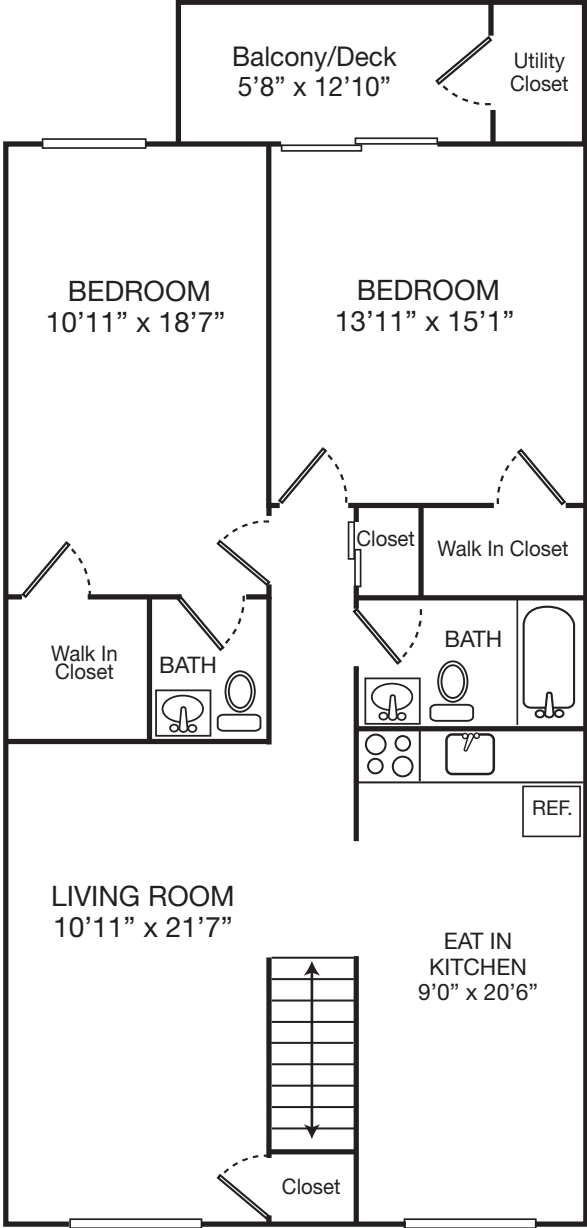

Chadwick Village

1600 Laurel Road, Lindenwold, NJ

One Bedroom

Two Bedroom

Floor plans show the typical layout of this properties apartments. Floor Plans can vary per apartment offered.

CJ LOMBARDO COMPANY

RentThisApartment.com
335 Main Street, Hackensack, NJ
(201)488-5085