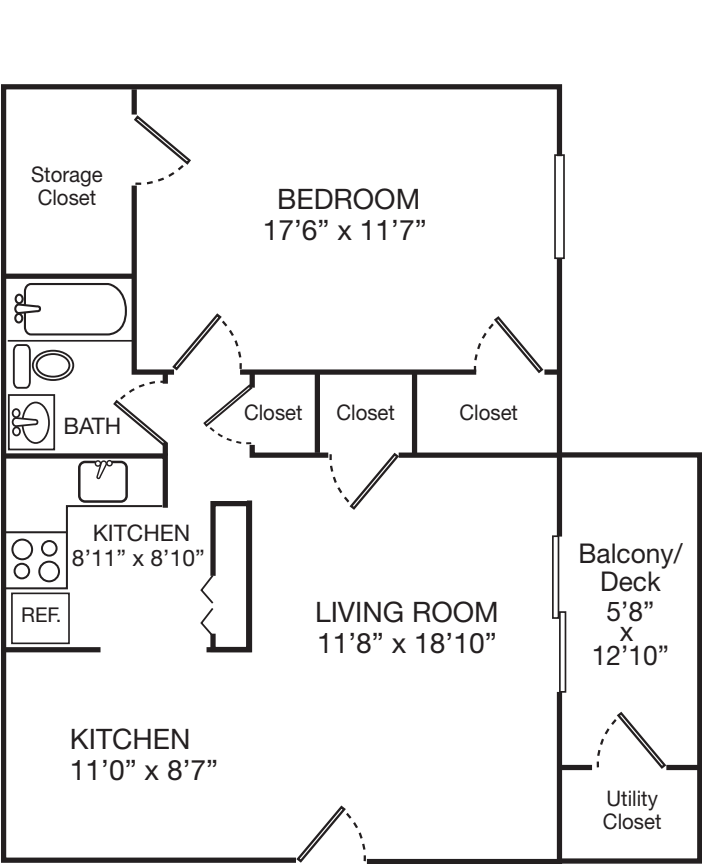

Chadwick Village

1600 Laurel Road, Lindenwold, NJ

One Bedroom

Two Bedroom

Floor plans show the typical layout of this properties apartments. Floor Plans can vary per apartment offered.

CJ LOMBARDO COMPANY

RentThisApartment.com
335 Main Street, Hackensack, NJ
(201)488-5085