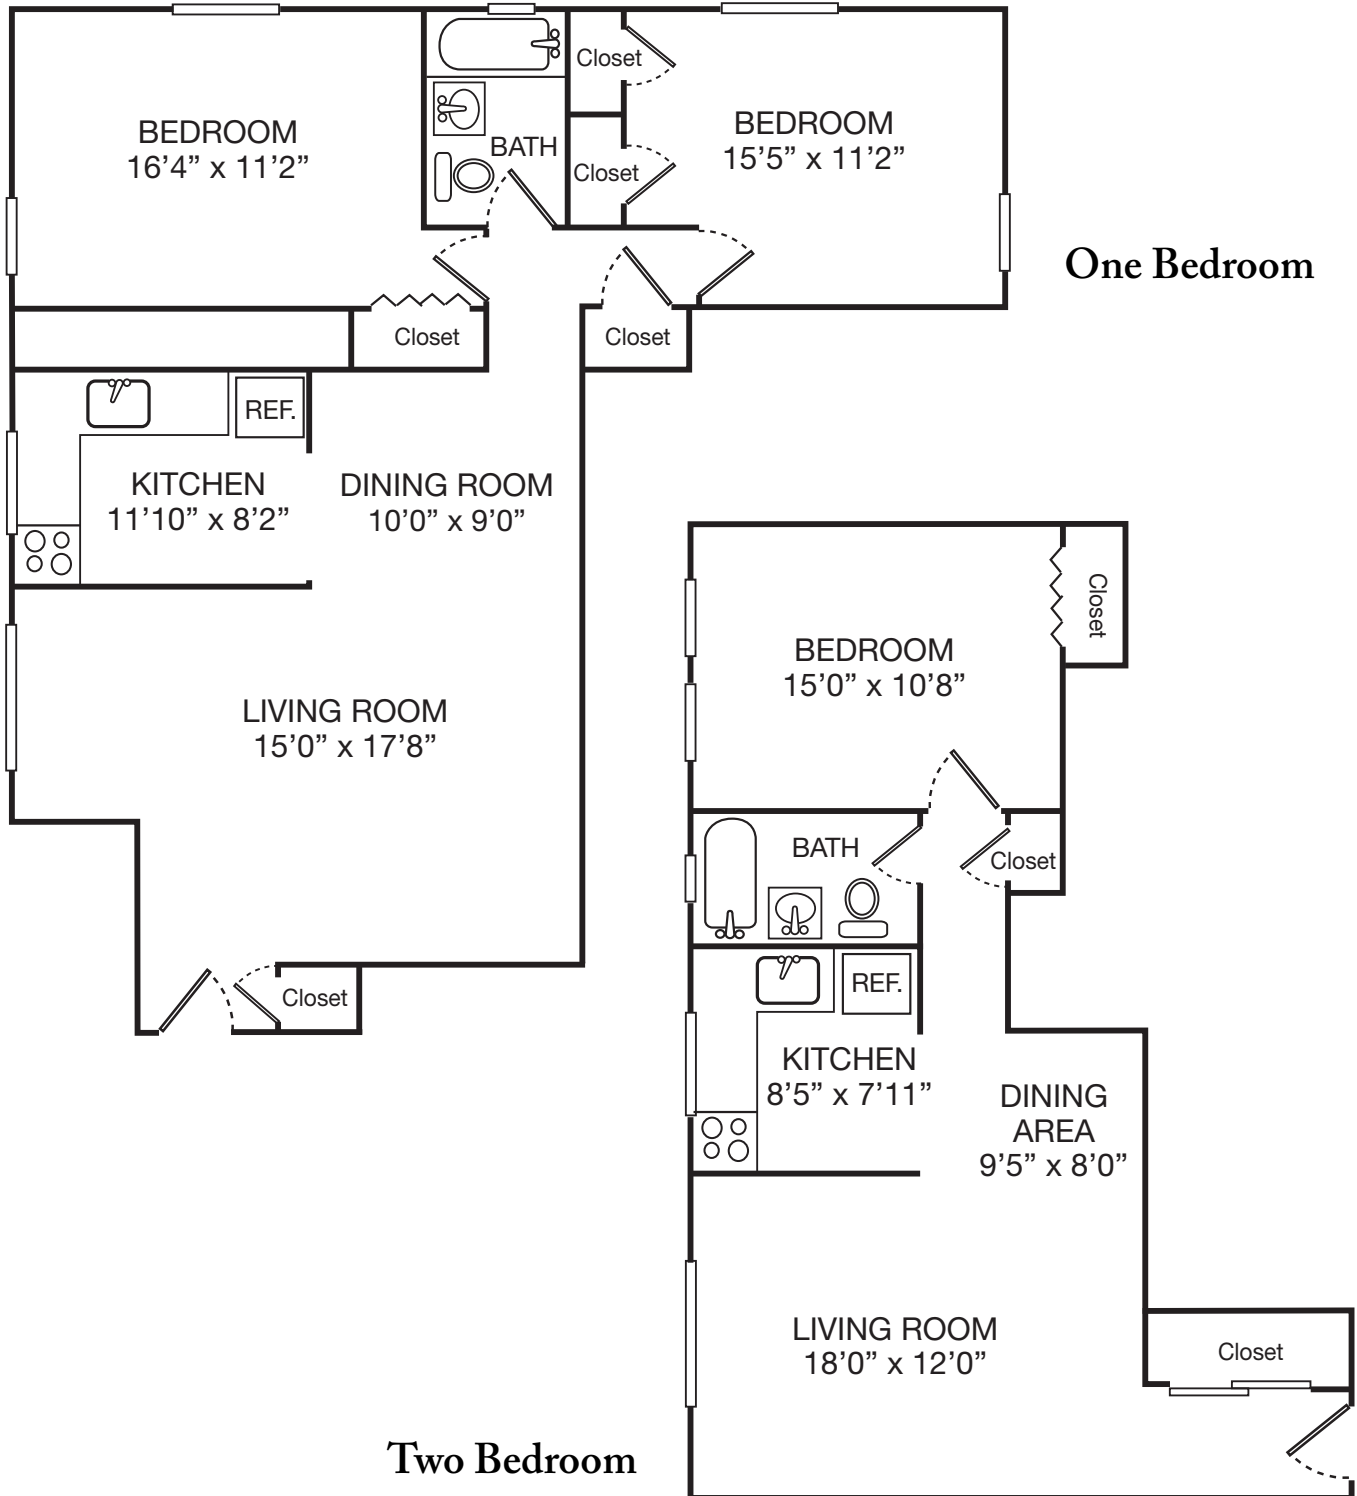

# Lafayette Park Apartments

31 Peters Lane, Blackwood, NJ

Floor plans show the typical layout of this properties apartments. Floor Plans can vary per apartment offered.