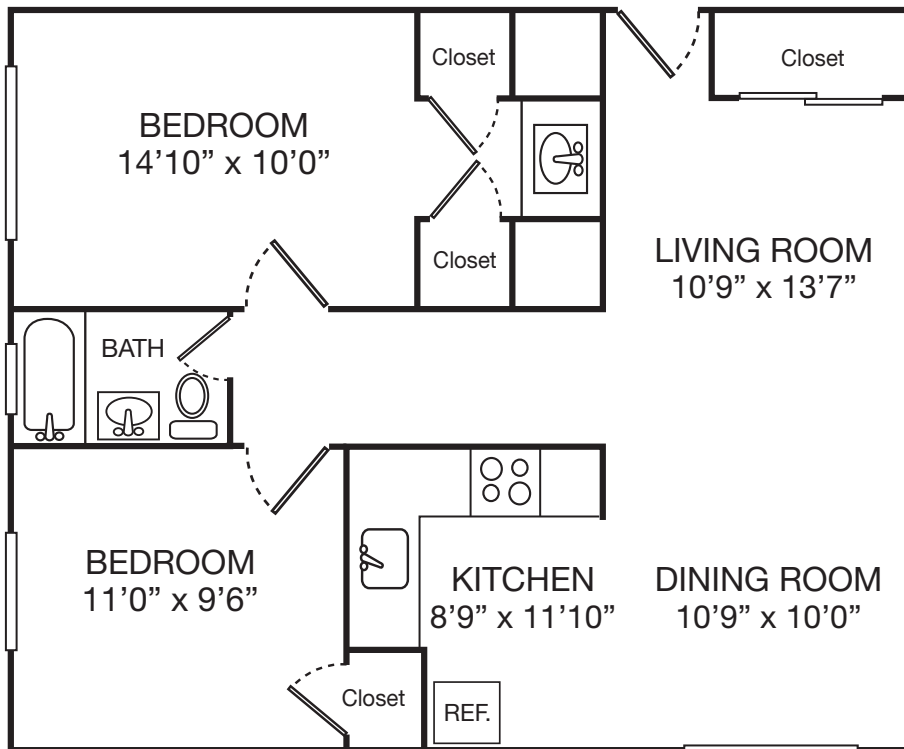

# Lynn York Apartments

68-86 Myrtle Ave, Irvington, NJ

**One Bedroom**

**Two Bedroom**

Floor plans show the typical layout of this properties apartments. Floor Plans can vary per apartment offered.

**CJ LOMBARDO COMPANY**