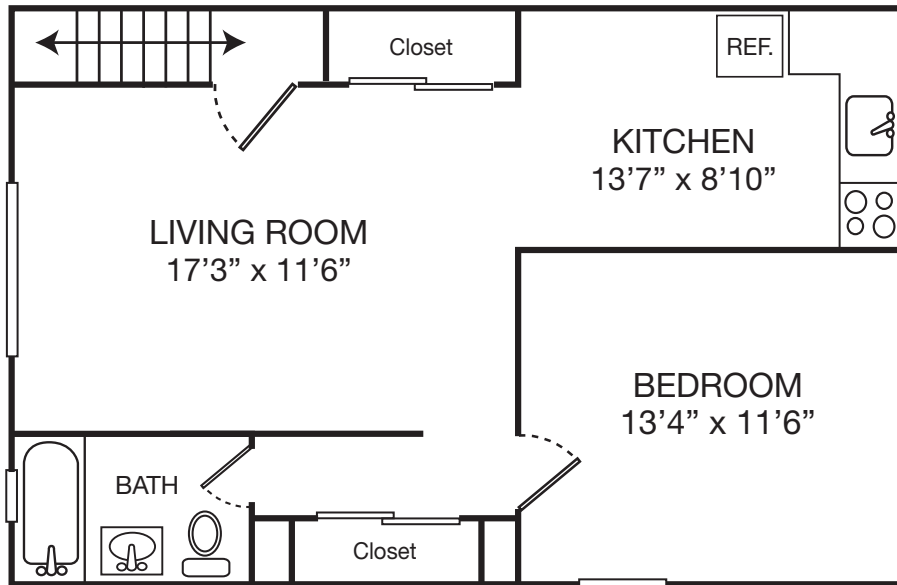

# Lynn York Apartments

68-86 Myrtle Ave, Irvington, NJ

**One Bedroom**

**Two Bedroom**

Floor plans show the typical layout of this properties apartments. Floor Plans can vary per apartment offered.

**CJ LOMBARDO COMPANY**