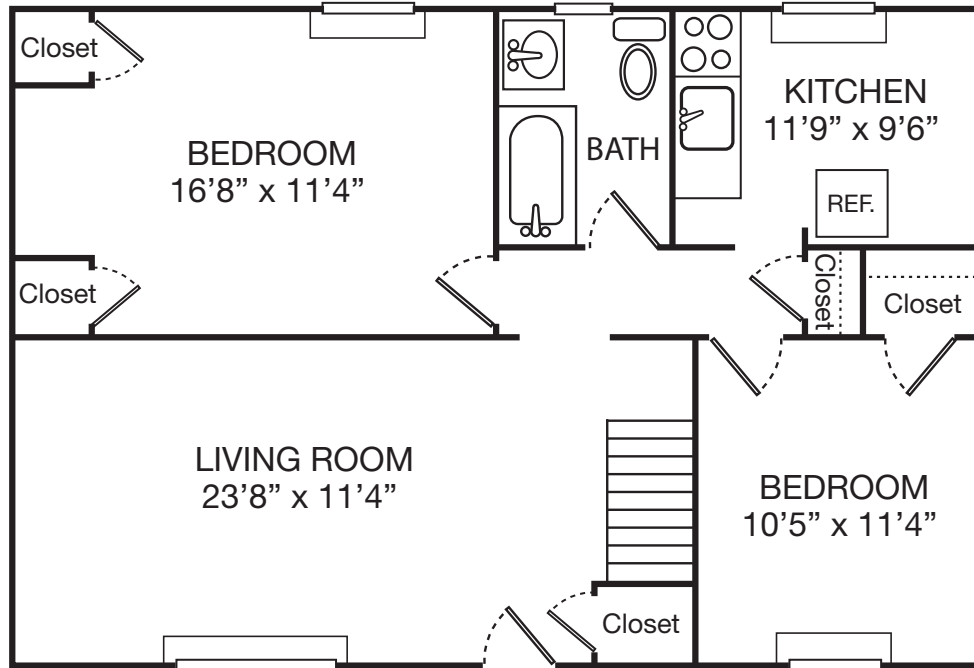

Oakmont Apartments

7 Laurel Drive, Scranton, PA

One Bedroom

Two Bedroom

Floor plans show the typical layout of this properties apartments. Floor Plans can vary per apartment offered.

CJ LOMBARDO COMPANY

RentThisApartment.com
335 Main Street, Hackensack, NJ
(201)488-5085