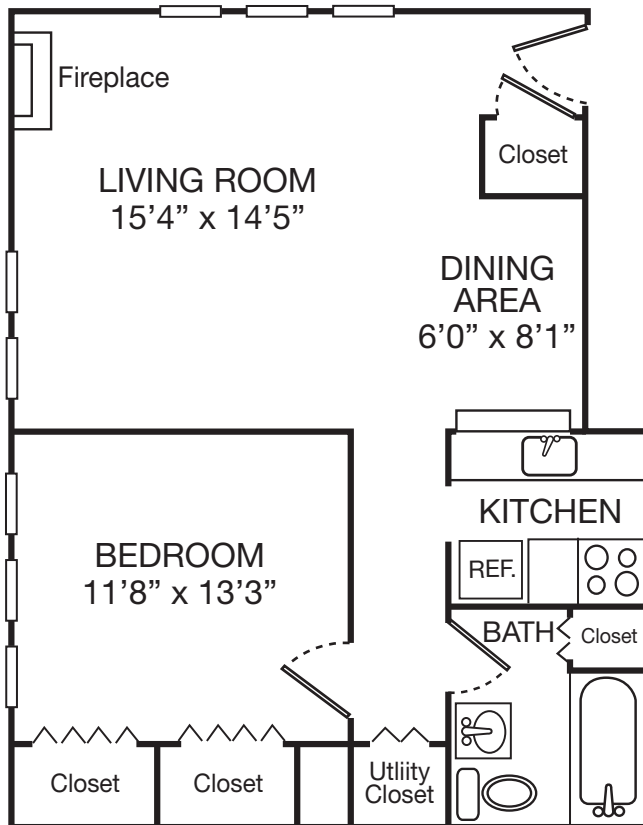

Pine Ridge Apartments

1900 Laurel Rd, Lindenwold NJ

One Bedroom

Two Bedroom

Floor plans show the typical layout of this properties apartments. Floor Plans can vary per apartment offered.

CJ LOMBARDO COMPANY