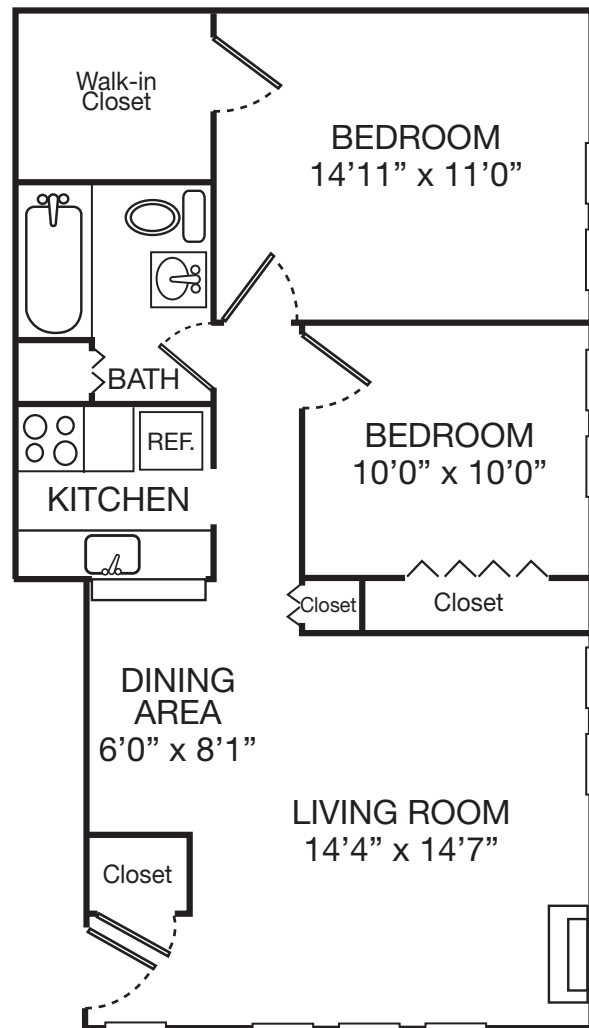

Pine Ridge Apartments

1900 Laurel Rd, Lindenwold NJ

One Bedroom

Two Bedroom

Floor plans show the typical layout of this properties apartments. Floor Plans can vary per apartment offered.

CJ LOMBARDO COMPANY