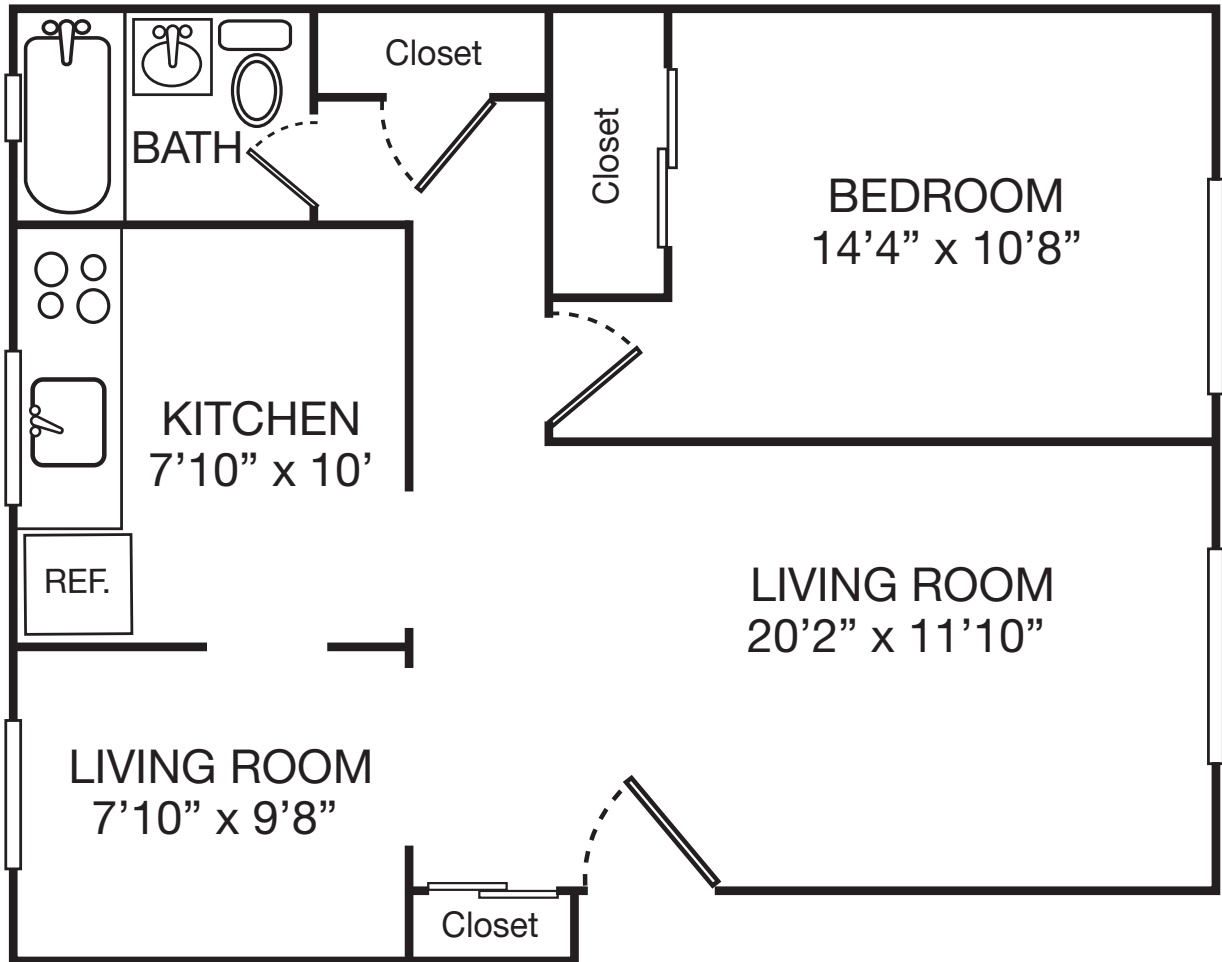

Rosehill Place Apartments

425 Rosehill Place, Elizabeth, NJ

One Bedroom

Floor plan shows the typical layout of this properties apartments. Floor Plans can vary per apartment offered.

CJ LOMBARDO COMPANY

RentThisApartment.com
335 Main Street, Hackensack, NJ
(201)488-5085