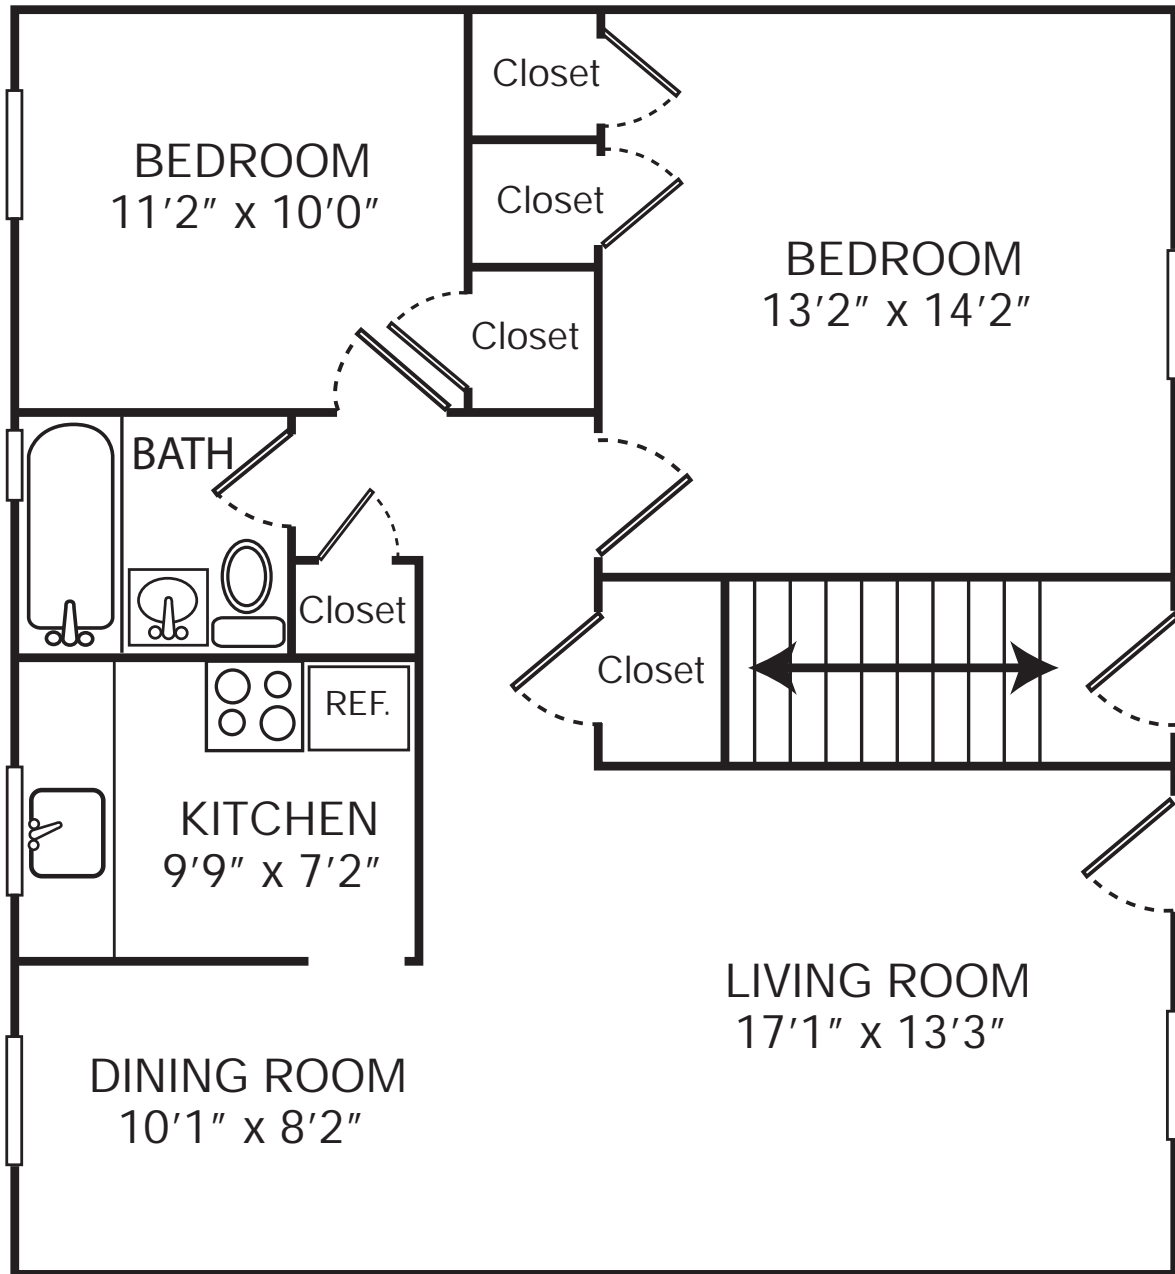

Suburban Terrace

292 Esplanade, Hackensack, NJ

One Bedroom

Floor plan shows the typical layout of this properties apartments. Floor Plans can vary per apartment offered.

CJ LOMBARDO COMPANY

RentThisApartment.com