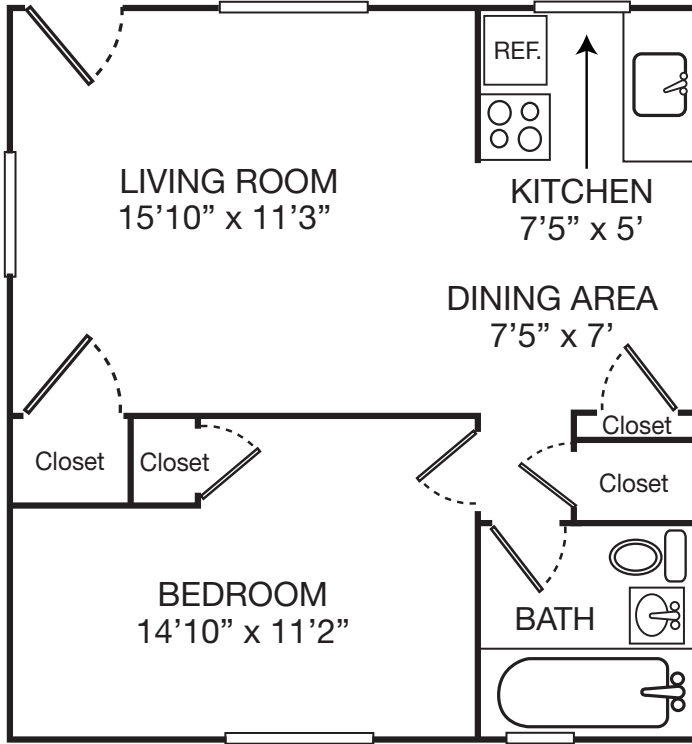

Warner Village

1378 Nottingham Way, Hamilton Twp, NJ

One Bedroom

Two Bedroom

Floor plans show the typical layout of this properties apartments. Floor Plans can vary per apartment offered.

CJ LOMBARDO COMPANY