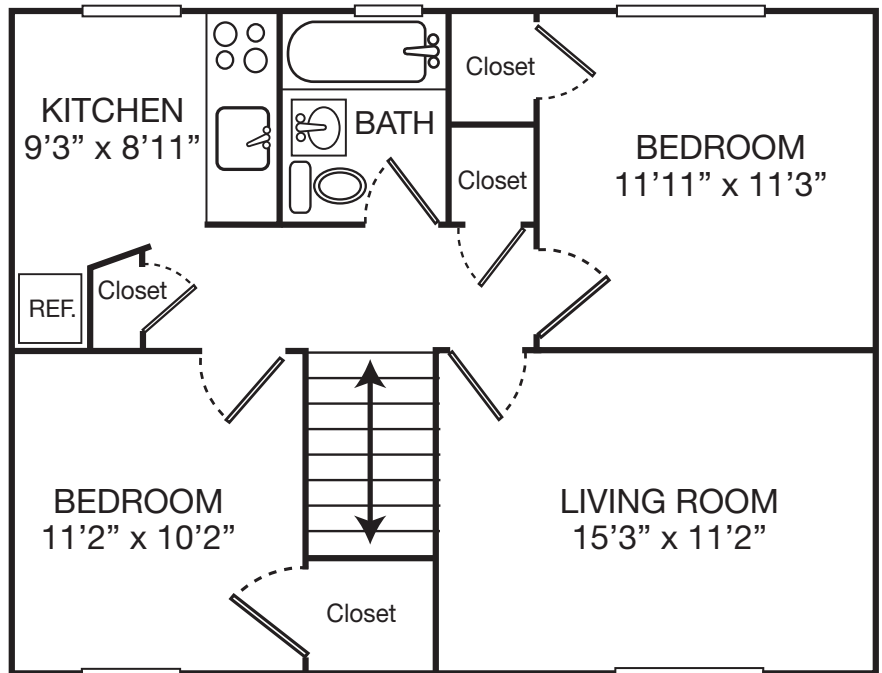

Warner Village

1378 Nottingham Way, Hamilton Twp, NJ

One Bedroom

Two Bedroom

Floor plans show the typical layout of this properties apartments. Floor Plans can vary per apartment offered.

CJ LOMBARDO COMPANY